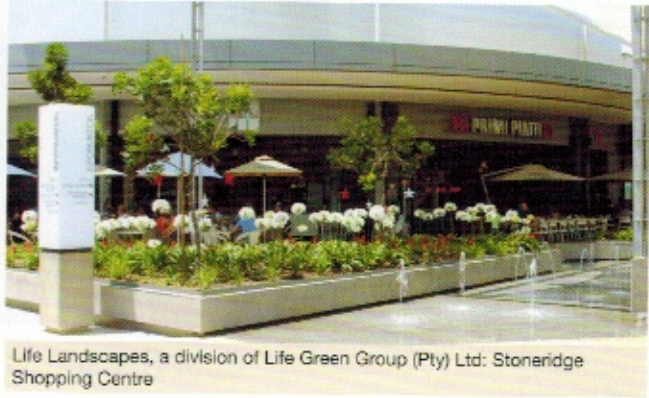

FSG Landscaping: Nasrec Memorial Park

Life Landscapes, a division of Life Green Group (Pty) Ltd: Rosebank Corner

# GOLD AWARDS

FSG Landscaping: Stand 667, Eagle Canyon Golf Estate

Life Landscapes, a division of Life Green Group (Pty) Ltd: Stoneridge Shopping Centre

Greenacres Landscapes: Telkom Park

Countryline Africa: Waterfall City Park